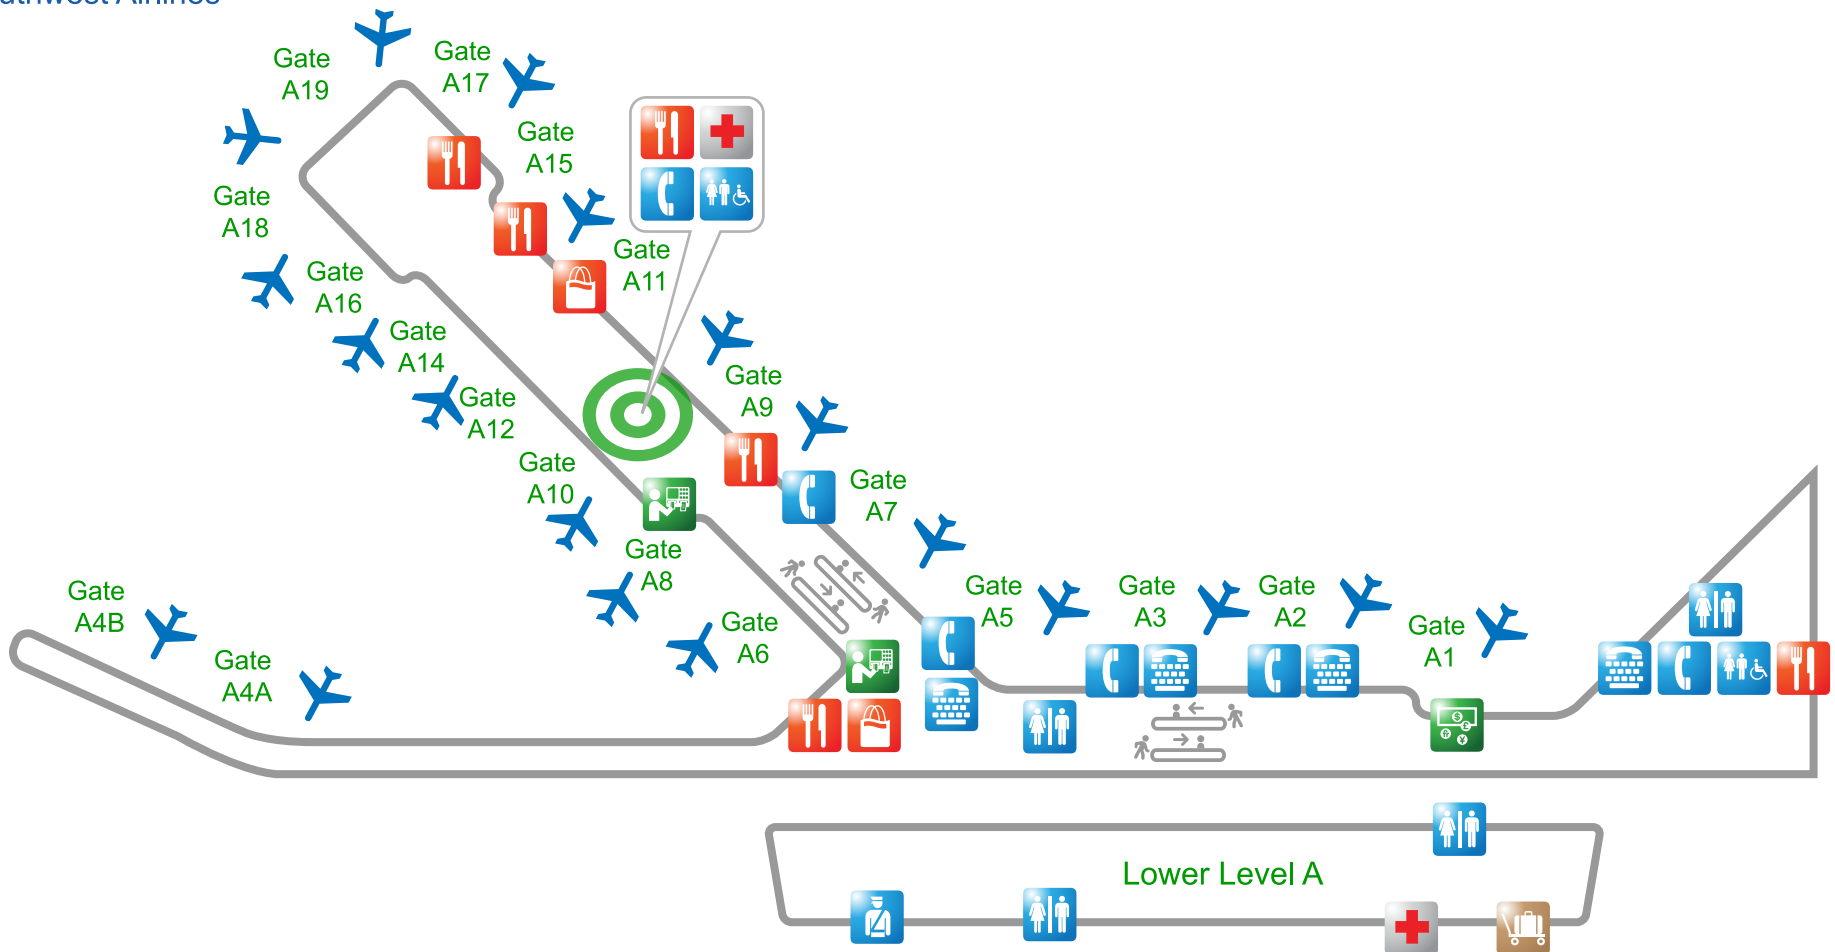

**Legend**

Security / Police	ATM / Cash Machine	Restrooms	Assisted Care Restroom	Phone	TTY Phone
First Aid / Automated External Defibrillator	Currency Exchange	Shopping / Newstand	Restaurant / Food Court	Baggage Cart	Moving Walkway

# Chicago Midway International Airport

### Concourse B Airlines

- AirTran
- ATA
- Comair
- Delta Airlines
- Southwest Airlines

**Legend**

Security / Police	ATM / Cash Machine	Restrooms	Assisted Care Restroom	Phone	TTY Phone
First Aid / Automated External Defibrillator	Currency Exchange	Shopping	Restaurant / Food Court	Baggage Cart	Moving Walkway

# Concourse B

**Legend**

Security / Police	ATM / Cash Machine	Restrooms	Assisted Care Restroom	Phone	TTY Phone	Chapel
First Aid / Automated External Defibrillator	Currency Exchange	Shopping / Newstand	Restaurant / Food Court	Baggage Cart	Elevator	Escalator